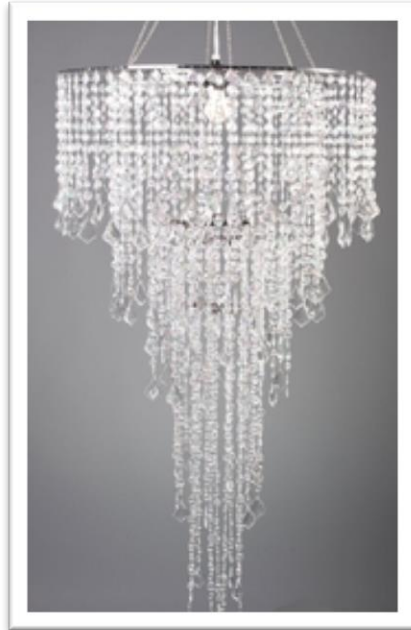

# Head Table Canopies

# Chandeliers and Candelabras

2 ft. crystal – 2 available

4 ft. crystal – 1 available 6 ft. Spiral – 1 available

6 ft. spiral thin – 1 available 4 ft. beaded - 1 available 2 ft. vintage – 4 available

4 ft. vintage – 1 available