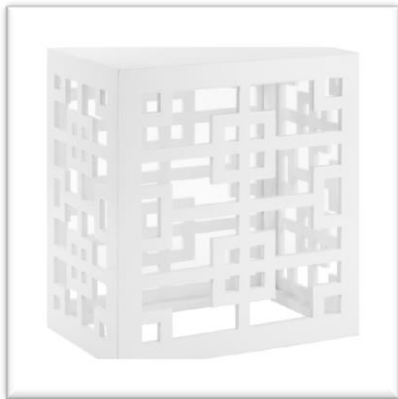

# Lounge Furniture

White Sectional

White Chair

Black Sofa, Love Seat and Chair

End Table

Coffee Table